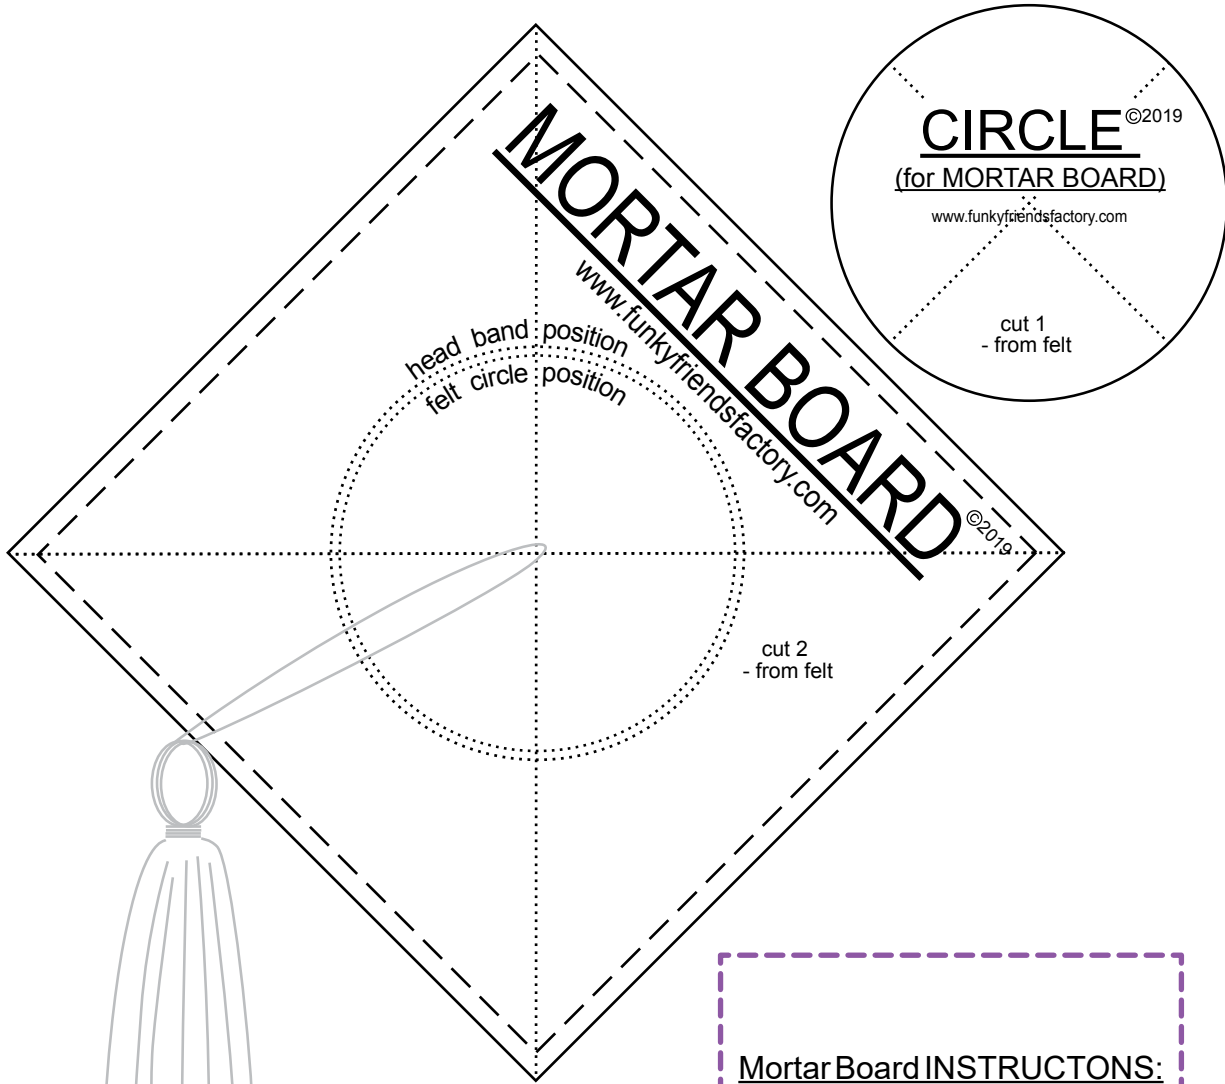

Calico Bear's
ADD ON Pattern for BOW TIE:

INSTRUCTIONS for BOW TIE:

These are available as a video - Part TWO of the Calico Bear SEW-ALONG!

<https://www.funkyfriendsfactory.com/party/>

This pattern is an ADD-ON for the Funky Friends Factory Calico Bear Pattern!

Calico Bear's
ADD ON Pattern for PARTY HAT:

INSTRUCTIONS for Party HAT:

These are available as a video - Part TWO of the Calico Bear SEW-ALONG!

<https://www.funkyfriendsfactory.com/party/>

This pattern is an ADD-ON for the Funky Friends Factory Calico Bear Pattern!

Calico Bear's
ADD ON Pattern for MORTAR BOARD:

Add a tassel to finish off the mortar board

Mortar Board INSTRUCTIONS:

These are available as a video - Part TWO of the Calico Bear SEW-ALONG!

<https://www.funkyfriendsfactory.com/party/>